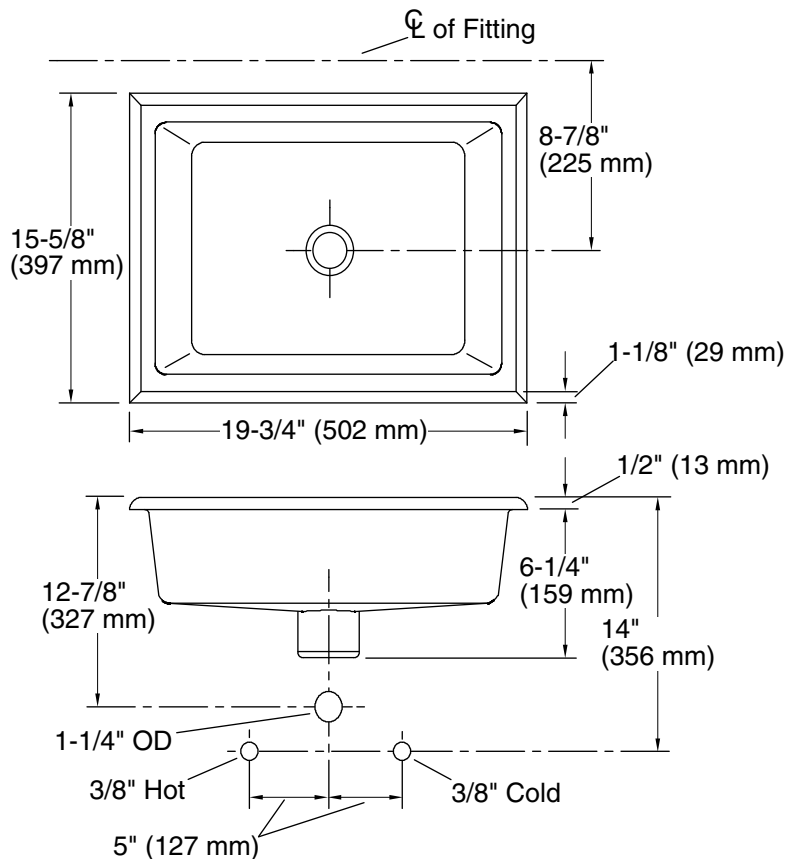

Empress Bouquet™ Kathryn®

Under-mount Bathroom Sink
K-14275-SMC

Features

- Decorated with a Chinese-inspired metallic floral pattern on White background.
- Square basin.
- No faucet holes; requires wall- or counter-mount faucet.
- Coordinates with other products with the Empress Bouquet design.

	0	White
--	---	-------

Technical Information

All product dimensions are nominal.

Bowl configuration:	Single
Installation:	Under-mount
Bowl area (Only):	Length: 17" (432 mm) Width: 13" (330 mm) Water depth: 4-1/2" (114 mm)
Drain hole:	1-3/4" (44 mm)
Template:	1006809-7, required, not included