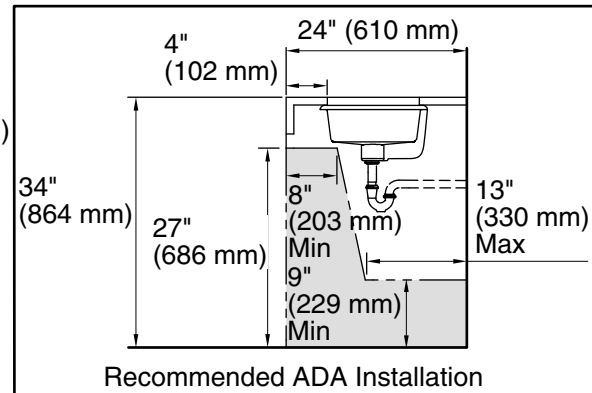

Material

- Vitreous china.

Installation

- Under-mount.

Included Components

Additional Components:
1193643 Basin clamps

ADA CSA B651

Codes/Standards

	0	White
--	---	-------

Technical Information

All product dimensions are nominal.

Bowl configuration:	Single
Installation:	Under-mount
Bowl area (Only):	Length: 17" (432 mm) Width: 13" (330 mm) Water depth: 4-1/2" (114 mm)
Drain hole:	1-3/4" (44 mm)
Template:	1006809-7, required, not included